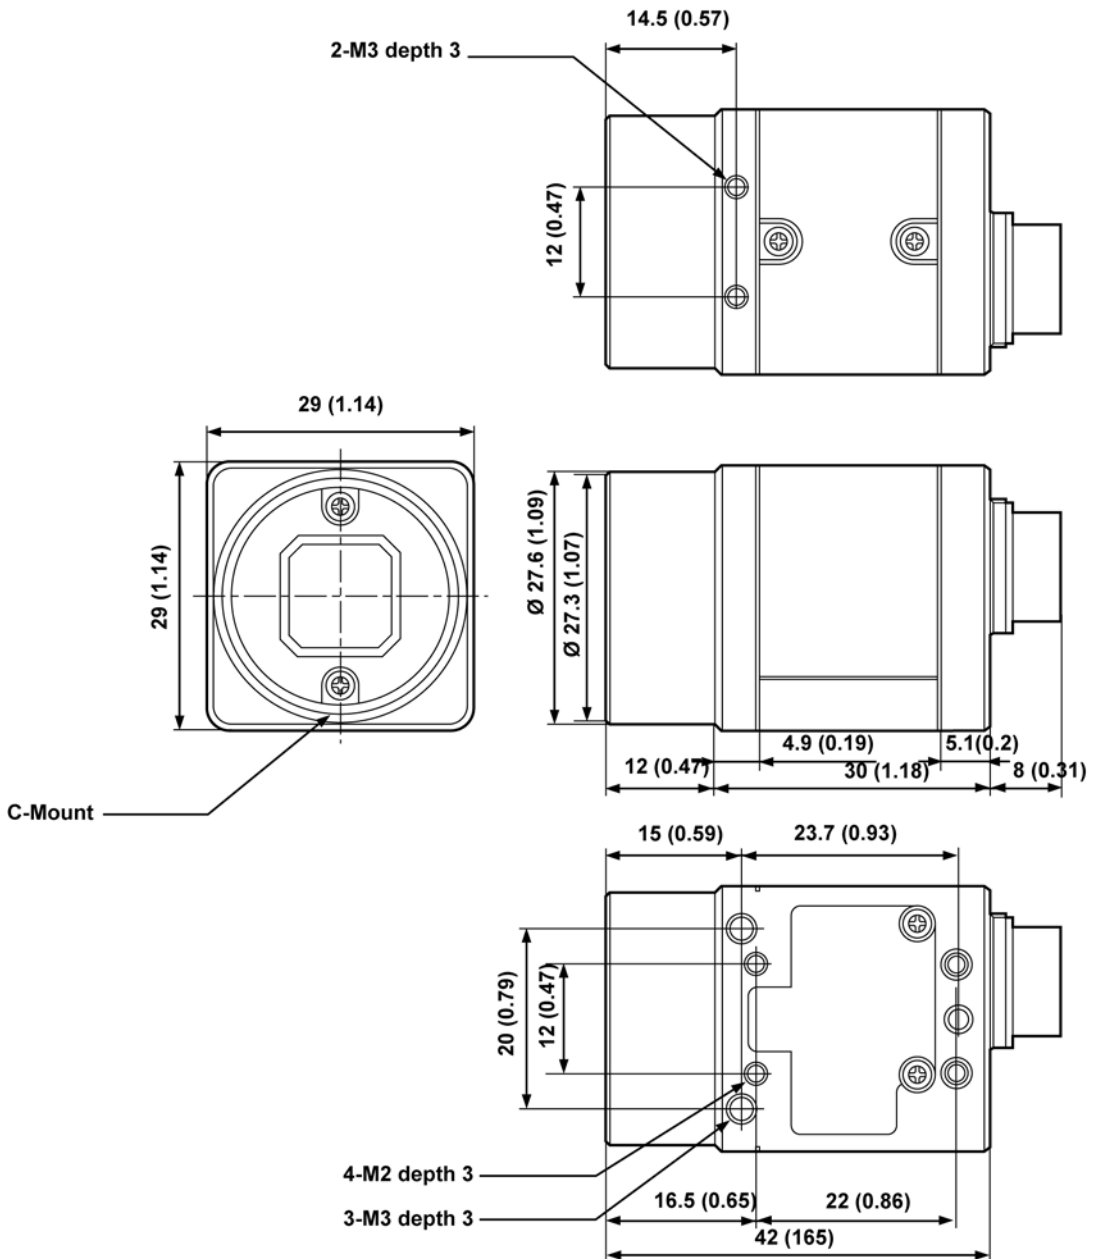

1.2.7 Dimensions

Dimensions for P400 PC Imagechecker

2.2.6 Dimensions

Dimensions in mm (inch)

Dimensions for camera ANPC831D

Danger of damage to the camera!
Make sure when mounting the camera to use Phillips screws not longer than 4mm or 3/16 inch.

2.3.6 Dimensions

Dimensions in mm (inch)

Dimensions for camera ANPC834D

Danger of damage to the camera!
Make sure when mounting the camera to use Phillips screws not longer than 4mm or 3/16 inch.

2.4.6 Dimensions

Unit: mm (inches)

Dimensions for camera ANPC 836D

Danger of damage to the camera!
Make sure when mounting the camera to use Phillips screws not longer than 3mm or 3/16 inch.

2.5.6 Dimensions

Unit: mm (inches)

Dimensions for camera ANPC 837D

Danger of damage to the camera!
Make sure when mounting the camera to use Phillips screws not longer than 3mm or 3/16 inch.