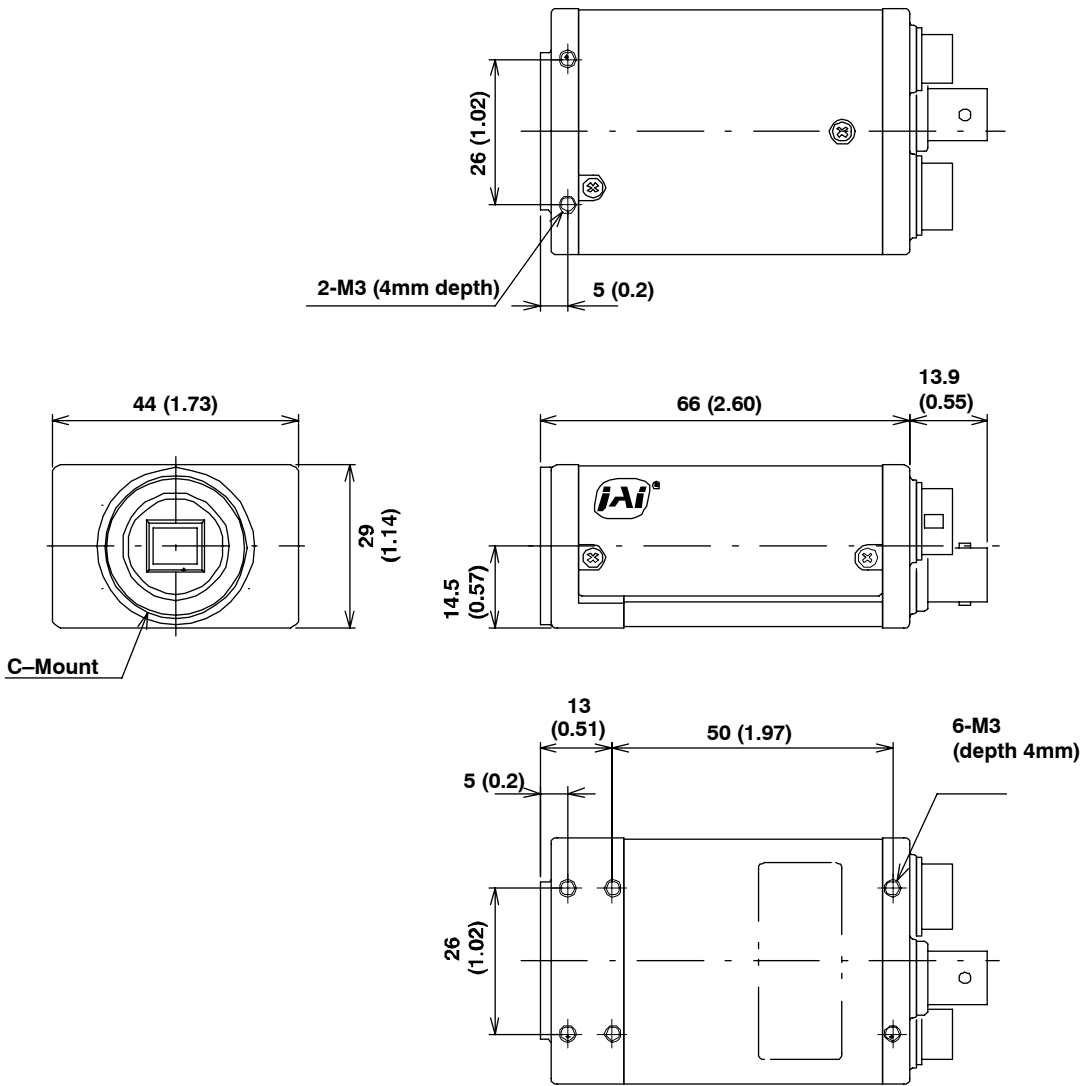

1.2.7 Dimensions

Dimensions for P400 PC Imagechecker

2.2.6 Dimensions

Dimensions in mm (inch)

Dimensions for camera ANPC831D

Danger of damage to the camera!
Make sure when mounting the camera to use Phillips screws not longer than 4mm or 3/16 inch.

2.3.6 Dimensions

Dimensions in mm (inch)

Dimensions for camera ANPC834D

Danger of damage to the camera!
Make sure when mounting the camera to use Phillips screws not longer than 4mm or 3/16 inch.

2.4.6 Dimensions

Unit: mm (inches)

Dimensions for camera ANPC 836D

Danger of damage to the camera!
Make sure when mounting the camera to use Phillips screws not longer than 3mm or 3/16 inch.

2.5.6 Dimensions

Unit: mm (inches)

Dimensions for camera ANPC 837D

Danger of damage to the camera!
Make sure when mounting the camera to use Phillips screws not longer than 3mm or 3/16 inch.