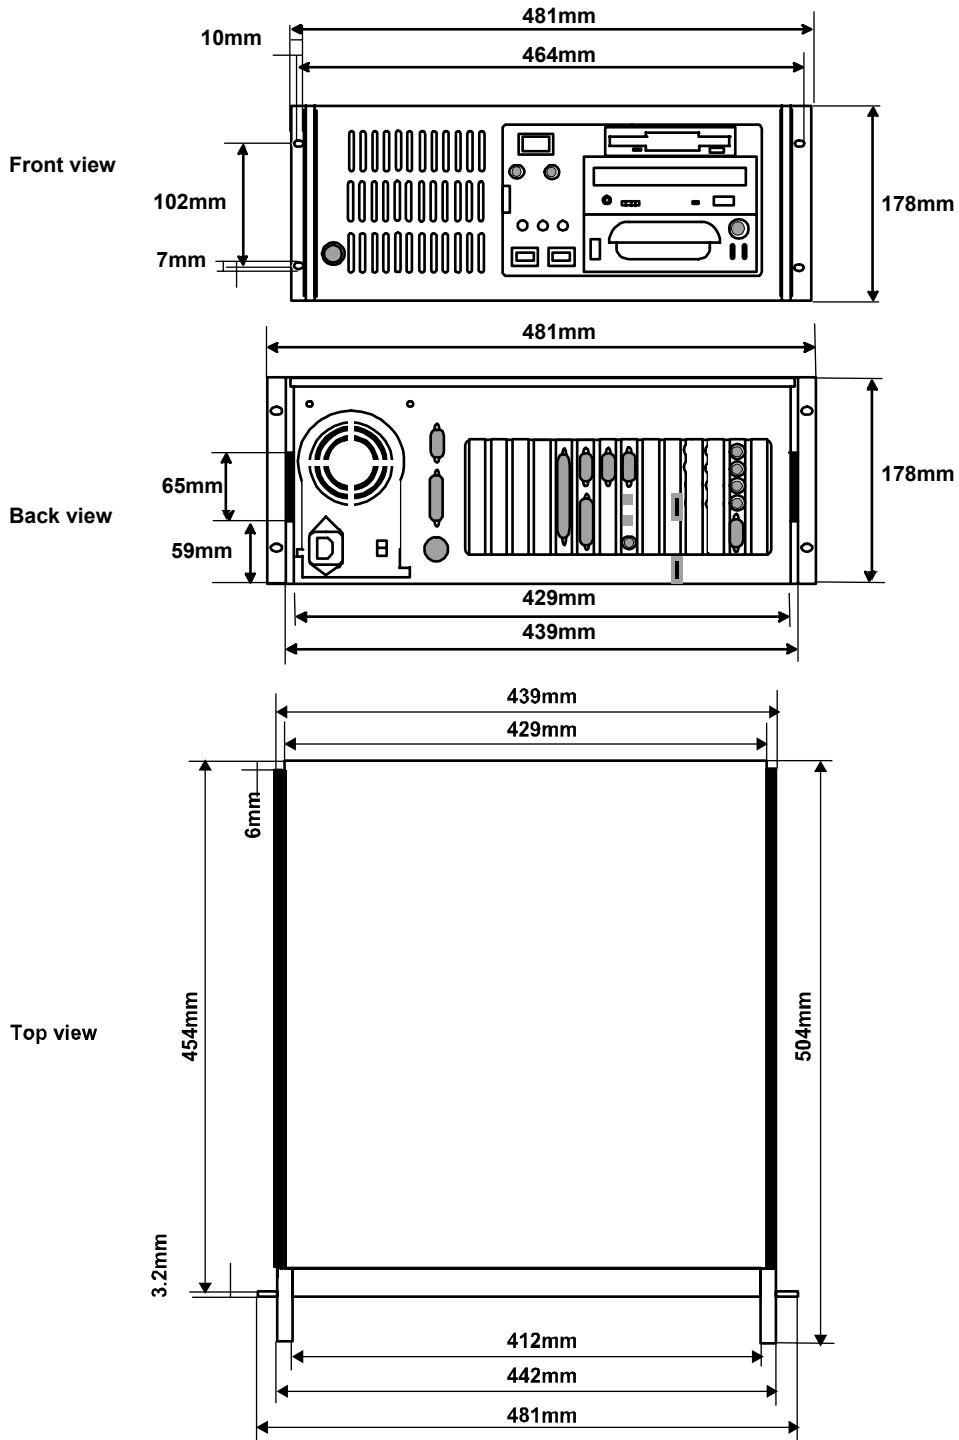

1.2.7 Dimensions

Dimensions for P400 PC Imagechecker

2.2.6 Dimensions

Dimensions in mm (inch)

Dimensions for camera ANPC831D

Danger of damage to the camera!
Make sure when mounting the camera to use Phillips screws not longer than 4mm or 3/16 inch.

2.3.6 Dimensions

Dimensions in mm (inch)

Dimensions for camera ANPC834D

Danger of damage to the camera!
Make sure when mounting the camera to use Phillips screws not longer than 4mm or 3/16 inch.

2.4.6 Dimensions

Unit: mm (inches)

Dimensions for camera ANPC 836D

Danger of damage to the camera!
Make sure when mounting the camera to use Phillips screws not longer than 3mm or 3/16 inch.

2.5.6 Dimensions

Unit: mm (inches)

Dimensions for camera ANPC 837D

Danger of damage to the camera!
Make sure when mounting the camera to use Phillips screws not longer than 3mm or 3/16 inch.