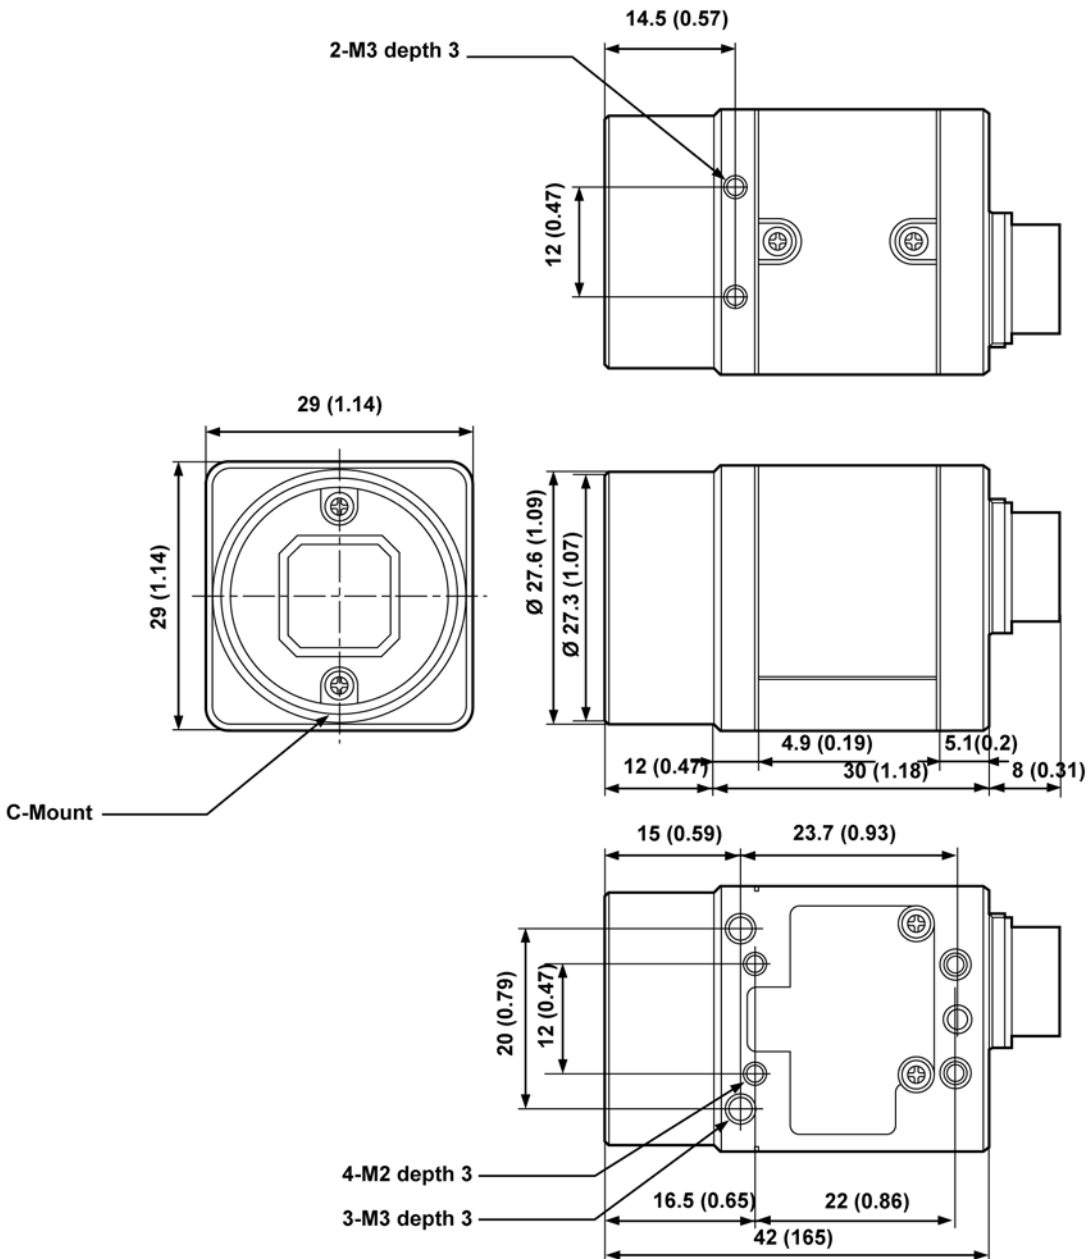

1.2.7 Dimensions

Dimensions for P400 PC Imagechecker

2.2.6 Dimensions

Dimensions in mm (inch)

Dimensions for camera ANPC831D

Danger of damage to the camera!
Make sure when mounting the camera to use Phillips screws not longer than 4mm or 3/16 inch.

2.3.6 Dimensions

Dimensions in mm (inch)

Dimensions for camera ANPC834D

Danger of damage to the camera!
Make sure when mounting the camera to use Phillips screws not longer than 4mm or 3/16 inch.

2.4.6 Dimensions

Unit: mm (inches)

Dimensions for camera ANPC 836D

Danger of damage to the camera!
Make sure when mounting the camera to use Phillips screws not longer than 3mm or 3/16 inch.

2.5.6 Dimensions

Unit: mm (inches)

Dimensions for camera ANPC 837D

Danger of damage to the camera!
Make sure when mounting the camera to use Phillips screws not longer than 3mm or 3/16 inch.