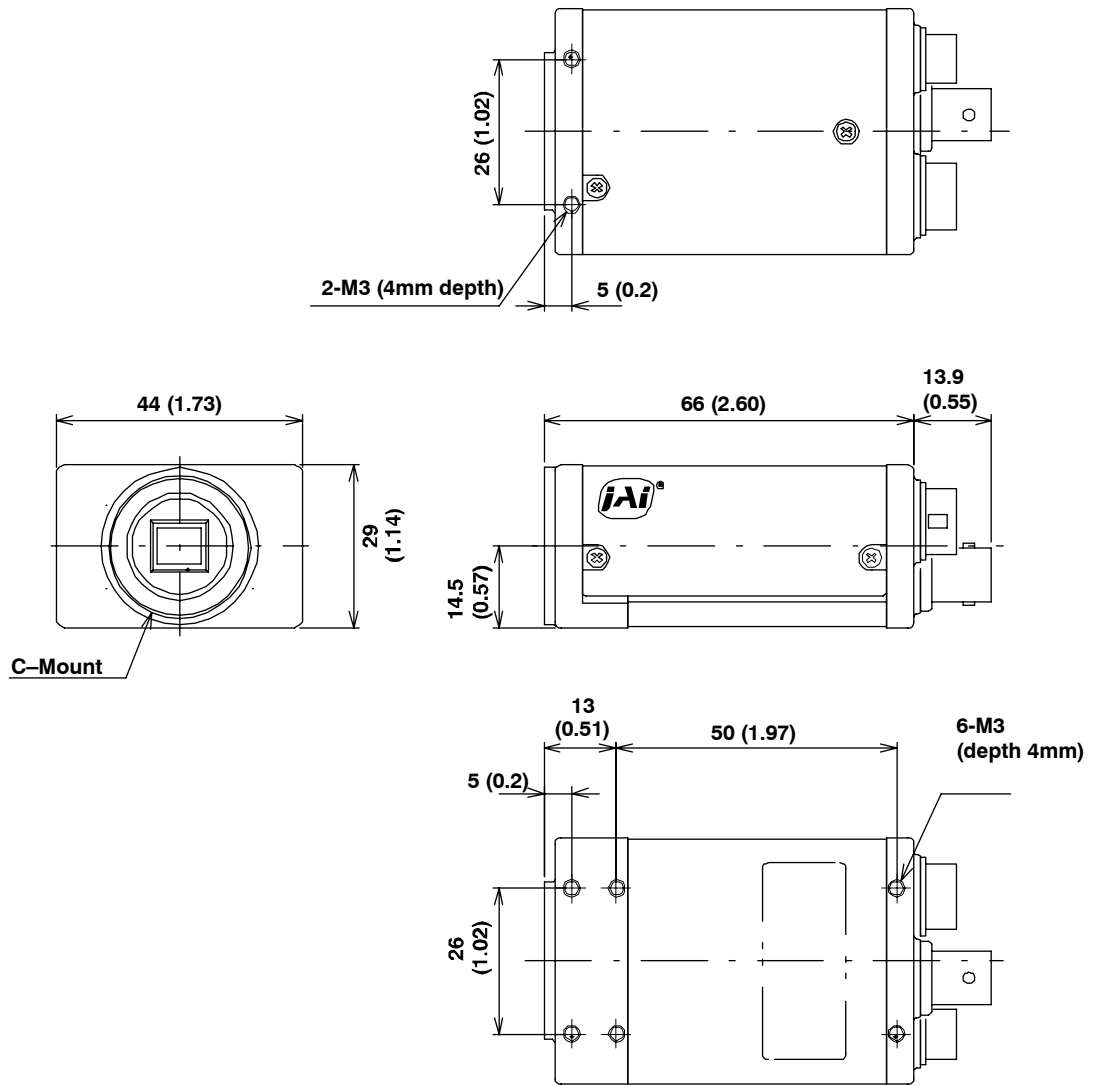

1.2.7 Dimensions

Dimensions for P400 PC Imagechecker

2.2.6 Dimensions

Dimensions in mm (inch)

Dimensions for camera ANPC831D

Danger of damage to the camera!
Make sure when mounting the camera to use Phillips screws not longer than 4mm or 3/16 inch.

2.3.6 Dimensions

Dimensions in mm (inch)

Dimensions for camera ANPC834D

Danger of damage to the camera!
Make sure when mounting the camera to use Phillips screws not longer than 4mm or 3/16 inch.

2.4.6 Dimensions

Unit: mm (inches)

Dimensions for camera ANPC 836D

Danger of damage to the camera!
Make sure when mounting the camera to use Phillips screws not longer than 3mm or 3/16 inch.

2.5.6 Dimensions

Unit: mm (inches)

Dimensions for camera ANPC 837D

Danger of damage to the camera!
Make sure when mounting the camera to use Phillips screws not longer than 3mm or 3/16 inch.